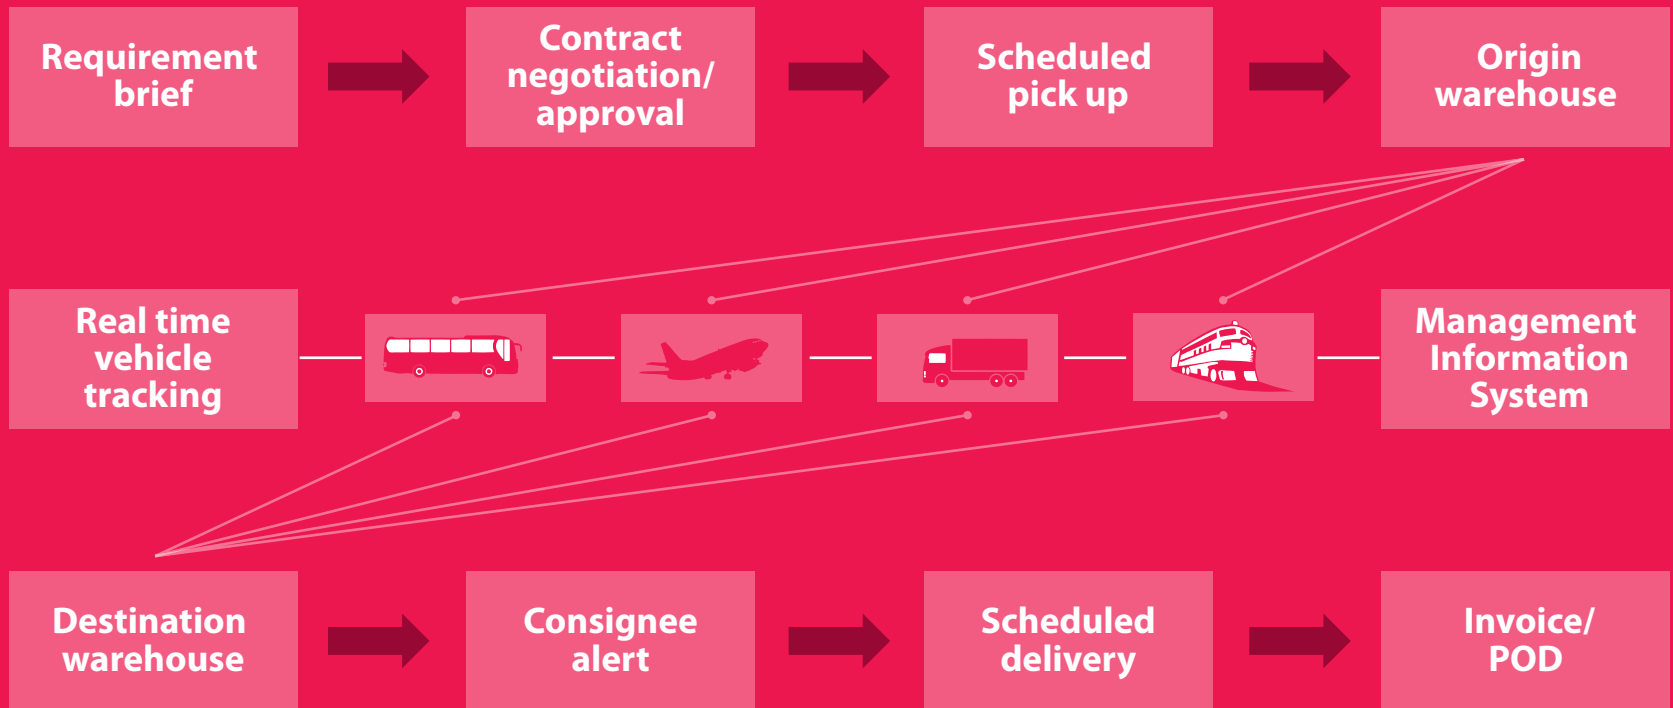

Metro Express process flow